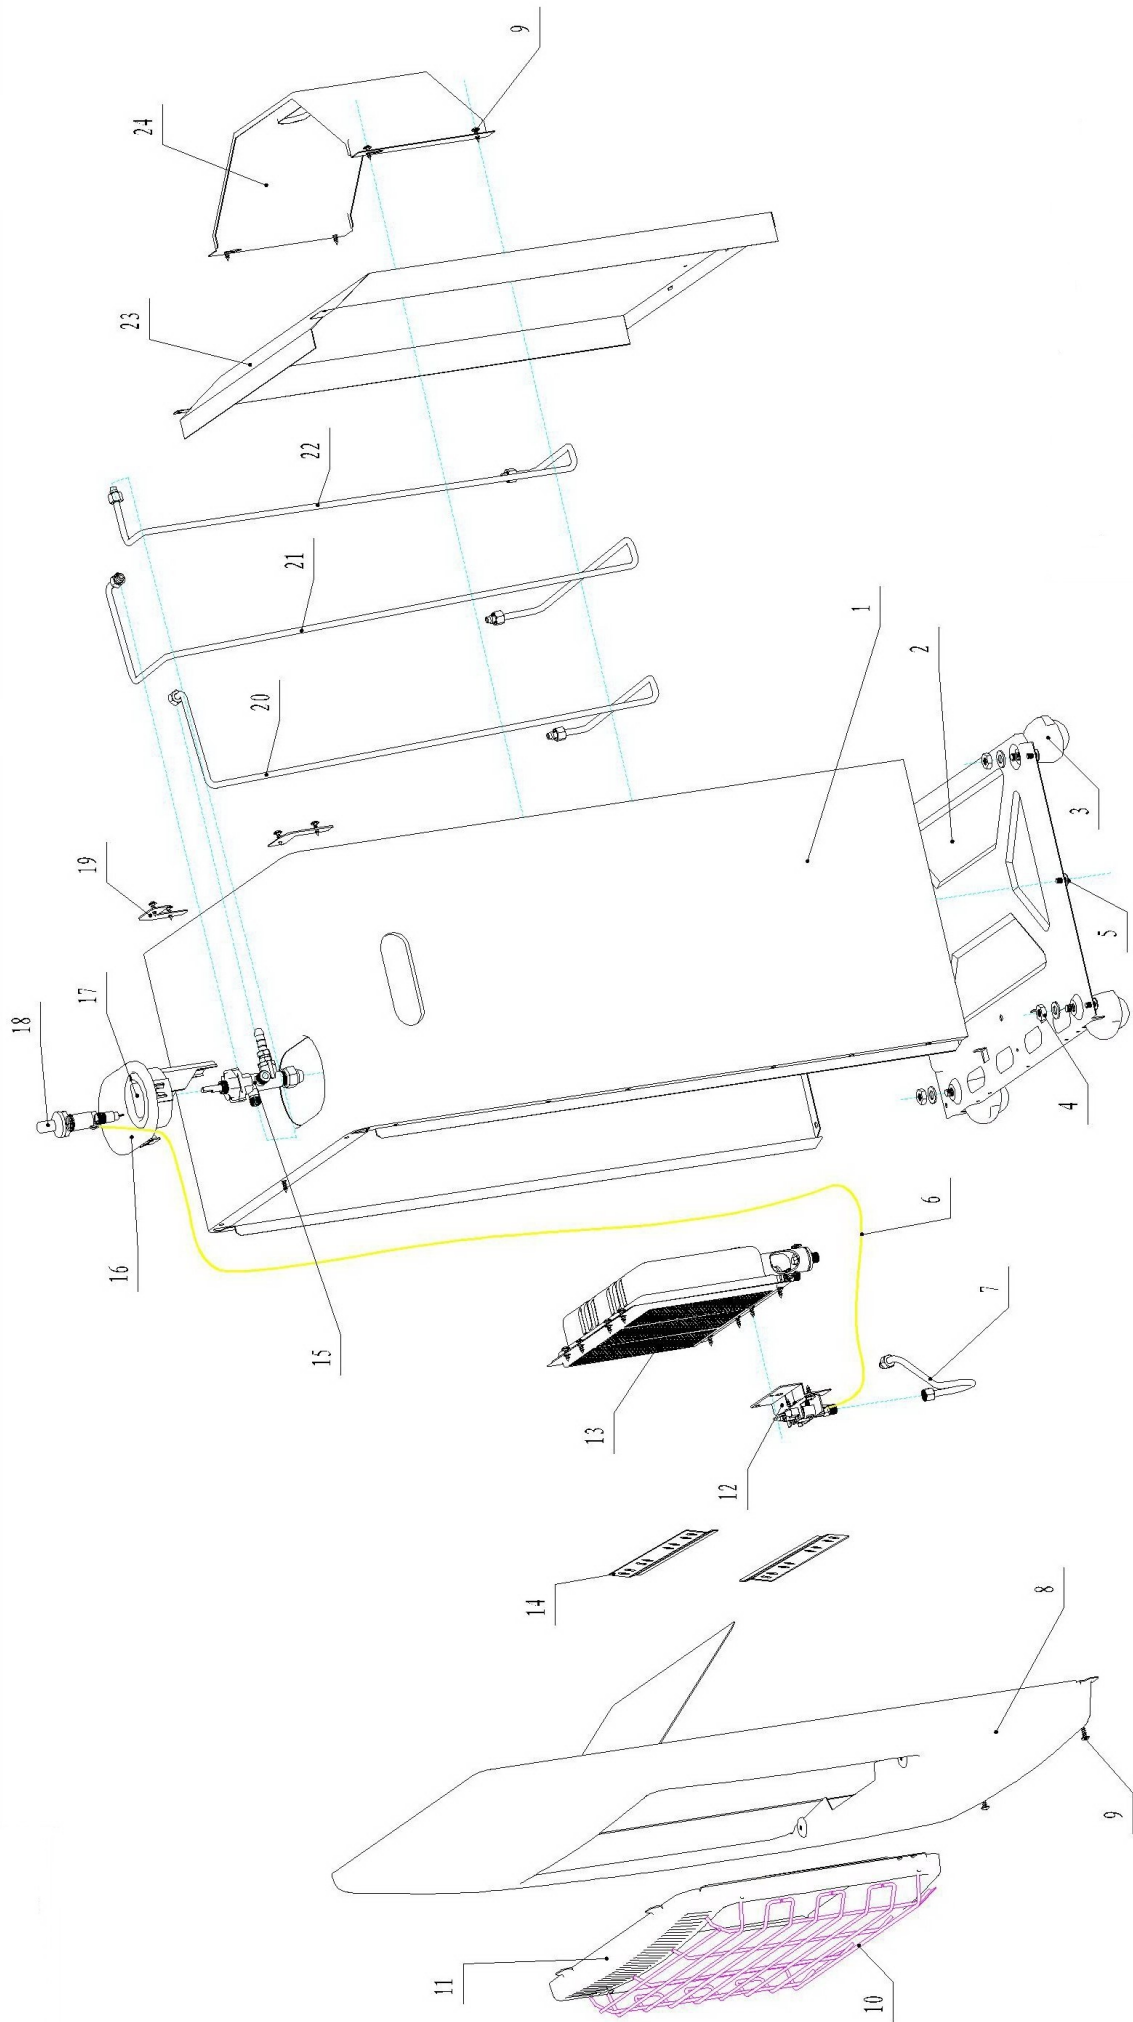

PARTS DRAWING

**Elite 4.2kw Non-Catalytic
Cabinet Heater (PO-E01)**

**Product Code:
CABINETHEATER**

Serial Number Range:

From:

To:

Year Of Manufacture:

***Please note, when ordering online via our website if the part number is not recognised,
please Email spares@hscgroupuk.co.uk or Telephone 0115 946 1988**

Item No	Part Number	Description
1	S/R	Top And Side Panel
2	S/R	Base
3	CABINETHEATERC	Castor
4	S/R	M8 Gasket
5	S/R	M5 x 10 Screw
6	S/R	Earth Wire
7	S/R	Gas Pipe - Aluminium
8	S/R	Front Panel
9	S/R	M4 x 8 Screw
10	CABINETHEATERG	Front Grill
11	S/R	Burner Cover
12	CABINETHEATERT	Thermocouple Assembly
13	CABINETHEATERE	Heating Element
14	S/R	Bracket
15	CABINETHEATERGV	Gas Valve
16	CABINETHEATERCP	Control Panel c/w Knob
17	CABINETHEATERCP	Control Panel c/w Knob
18	CABINHEATERP	Piezo Ignitor
19	S/R	Corner Support
20	S/R	Gas Pipe - Aluminium
21	S/R	Gas Pipe - Aluminium
22	S/R	Gas Pipe - Aluminium
23	S/R	Heat Insulation Panel
24	CABINETHEATERBC	Rear Bottle Cover