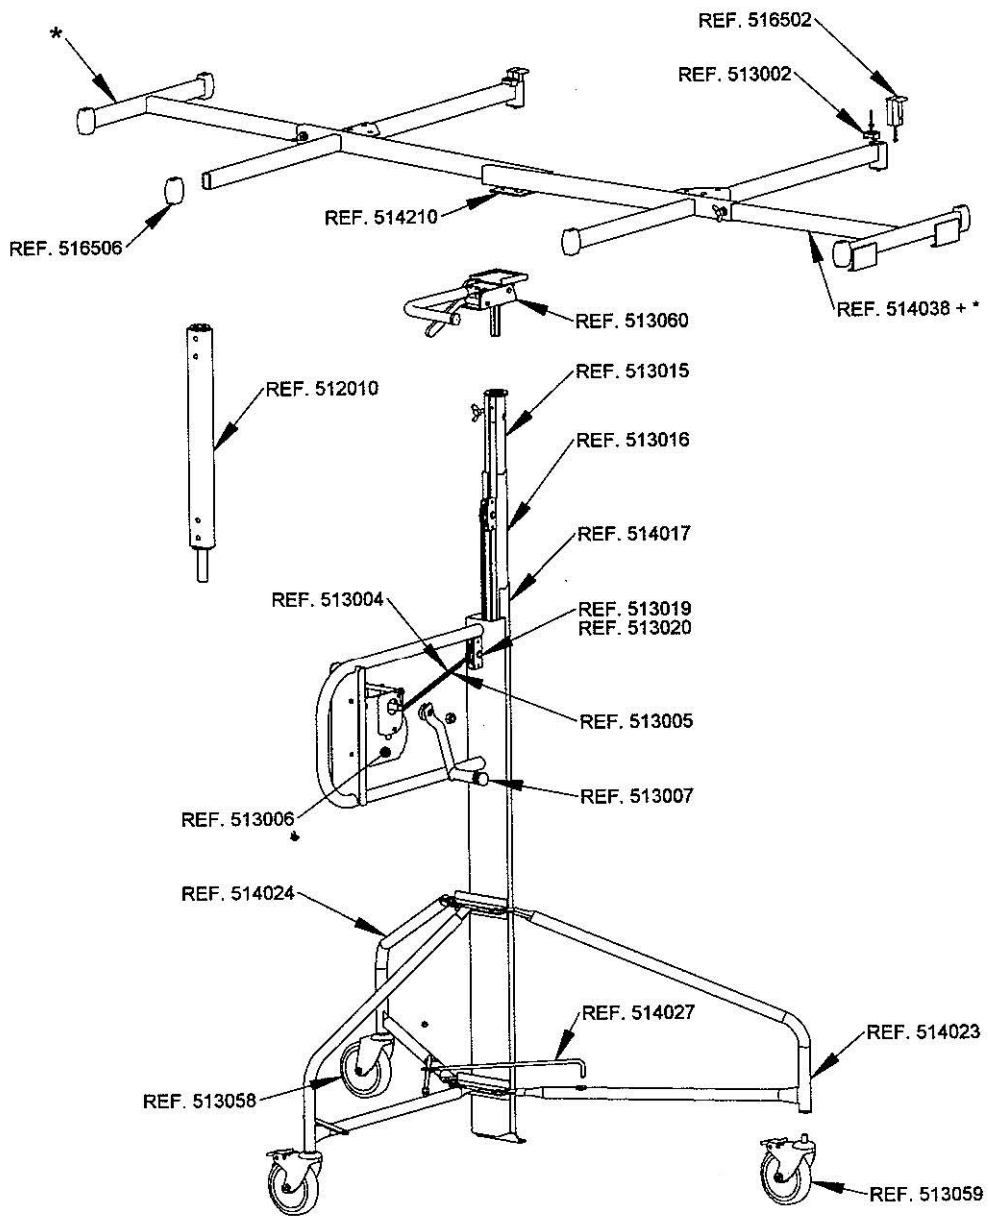

LEVPANO® II
REF 514000