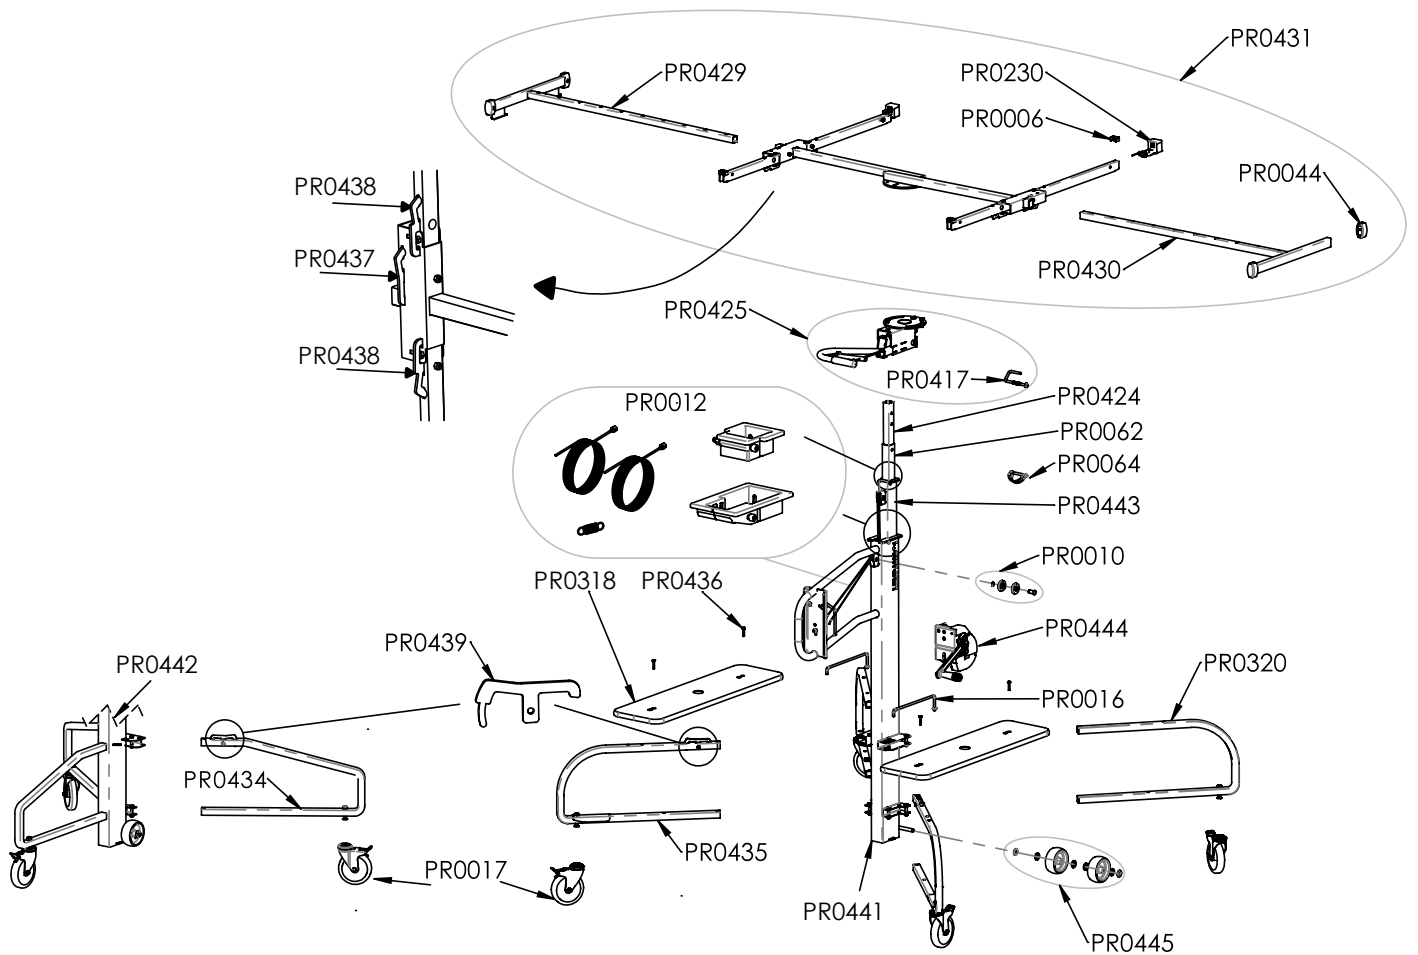

PR0431	Poutre complète (avec bras + rallonge)	Beam (with arms + extensions)
PR0230	Sabot de bras avec ressort et vis/écrou M8	Arm shoes with spring and screw/nut M8
PR0006	Tampon de bras avec rivet	Arm pad with rivet
PR0044	Tampon de rallonge de bras avec rivet	Arm extension pas with rivet
PR0429	Rallonge de bras avec crochets	Arm extension with hook
PR0430	Rallonge de bras sans crochets	Arm extension without hook
PR0425	Tête	Head
PR0417	Goupille de tête + ressort	Head pin with spring
PR0424	Tube rallonge 1m	Extension tube 1m
PR0062	Petite colonne	Little column
PR0064	Goupille clips	Pin
PR0443	Colonne intermédiaire avec guidage	Intermediate column
PR0444	Treuil TR9 avec manivelle	Winch TR9 with handle
PR0012	Kit de rechange câble + ressort + 2 pièces de guidage avec visserie	Cable kit + 1 spring + 2 plastic guiding parts
PR0010	Jeu de 2 poulies bronze avec axe et circlips	Set of 2 bronze pulleys with axle and circlip
PR0016	Crochet de pied	Foot hook
PR0320	Pied LEVPANO 1 sans Clip&Go sans roue	LEVPANO 1 foot without Clip&Go without wheel
PR0435	Pied LEVPANO 1 avec Clip&Go sans roue	LEVPANO 1 foot with Clip&Go without wheel
PR0434	Pied LEVPANO 2 avec Clip&Go sans roue	LEVPANO 2 foot with Clip&Go without wheel
PR0445	Roulettes de transport Ø100 avec rondelles et grifaxes	Ø100 transport rollers with washers and grifaxes
PR0441	Bâti LEVPANO 1	Frame LEVPANO 1
PR0442	Bâti LEVPANO 2	Frame LEVPANO 2
PR0436	Sachet 4 vis pour plateforme	Packet of 4 screws for platform
PR0318	Jeu de 2 planches + visserie	Set of 2 working platforms incl. screw
PR0437	Verrou Clip&Go pour rallonge	Clip&Go for extension
PR0438	Verrou Clip&Go pour rotation bras	Clip&Go for arms
PR0439	Verrou Clip&Go pour pied	Clip&Go for feet
PR0017	Roue Ø125 avec frein	Ø125 wheel with brake